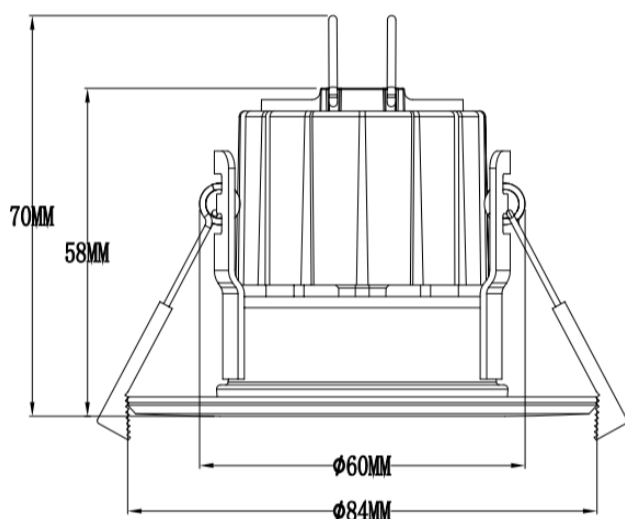

FRD5CCT

Fire-rate LED downlight 5W 500lm 4CCT Dimmable

Features & Benefits

- Selectable 4CCT, 2700K / 3000K / 4000K / 6000K
- Speed fit loop in/out push fit terminals for solid or stranded cable
- Fully fire-rated for 30, 60 and 90 minute ceilings
- IP65, suitable for bathrooms (internal use only)
- Strong protected spring clips
- Triac dimmable as standard (recommended dimmer list on Aoneled website)
- Free Flicker

General Information

Product Status	Active
Product Range	Fire rated downlights
Trade Name	Fire rated LED Downlight FRD5WW
Light Source	SMD LED
Light Source Features	2700K/3000K/4000K/6000K
Lighting Product Type	Fired Rated Downlights
Product Shape	Round
Mounting	Recessed
Product Weight	0.18kg
Color Finish	White / Chrome / Brushed Chrome
Overall Dimensions	Ø84mm x 58mm

Overall Dimensions (mm) Rim	84mm
Recommended Product Location	Indoor use only,Bathroom Zone1
Cutout Size	65mm
Method Of Fix	Recessed with Spring Clips
Product Aperture Size	60mm
IP Rating	IP65(Front) / IP20(Back)
Environment	Indoor
Luminaire Accessories	White / Chrome / Brushed Chrome Bezel
Duration Of Fire Protection (mins)	30mins / 60mins / 90mins
Origin Of Manufacture	Made In China
Guarantee	5 year warranty
Dimming Protocol Compatibility	Triac
LED Manufacturer/Type	MTC SMD2835

Construction

Primary Material	Steel
Lens	PMMA
Heat Sink	Extruded Aluminium
Driver Housing	PC

Bezel	ABS
-------	-----

Packaging

Luminaire Carton Dimensions	47cm(L)*20cm(W)*42cm(H)
-----------------------------	-------------------------