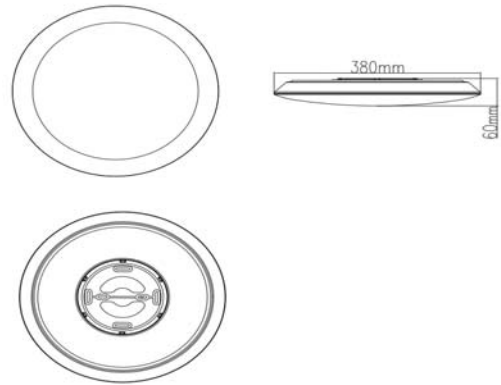

LED CEILING LAMP DAR28WLED

Parameters

Optical Parameters

CCT	4000K
Lumen Output(lm)±5%	2380lm
Lumen Efficacy(LPS)±5%	85lm/W
LED Type/Qt'y	SMD 28pcs
CRI/SDCM	> 80/ < 6

Electrical Parameters

Rated Power(w)±5%	28W
Rated/Actual Input	220-240V
Driver Ooutput Data	252V 90mA
Power Factor/THD/PE	> 0.5
Driver/Connection	Integrated
Over Load/Short Circuit	Protection
Hi-pot Test Range	Non-Isolated driver, 3000Vdc/5mA/60S

Life

Warranty	2 years
Lumen Maintenance	20000hrs
LM80	95% lumen maintance@6000hrs

Others

IP/IK/Glow-wire	IP54/IK04/650°C
Temp./Humidity	Working:-20°C~45°C Storage:<70°C

Product Dimension

IK04

IP54